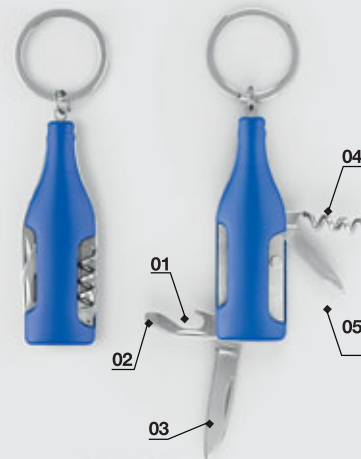

32.172.20

32.172.30

32.172.80

- 01 Can opener
- 02 Screwdriver
- 03 Blade
- 04 Corkscrew
- 05 Nail cleaner

New

BOTELLA 32.172

MULTIFUNCTIONAL KNIFE - KEY HOLDER

Key holder with 5 functions Size: 7 x 2.5 x 1.2 cm Packing: 200/25/1
 Print info: 3.5 x 0.9 cm
 Recommended print type: laser engraving, pad printing