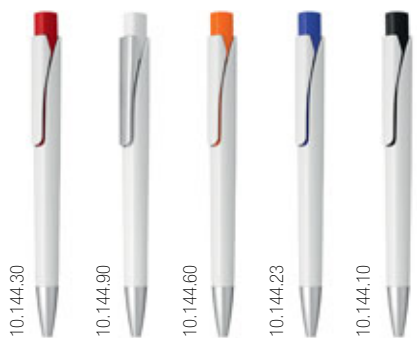

10.144.30

10.144.90

10.144.60

10.144.23

10.144.10

FUSION 10.144
PLASTIC BALL PEN

Ink color: blue Size: 1 x 1 x 14.2 cm Packing: 1000/50
Print info: 3.5 x 0.5 cm Recommended print type: pad printing