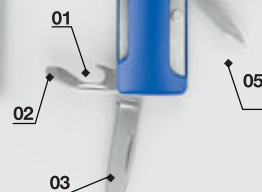

32.172.20

32.172.30

32.172.80

- 01 Can opener
- 02 Screwdriver
- 03 Blade
- 04 Corkscrew
- 05 Nail cleaner

New

BOTELLA 32.172

MULTIFUNCTIONAL KNIFE - KEY HOLDER

Key holder with 5 functions Size: 7 x 2.5 x 1.2 cm Packing: 200/25/1
 Print info: 3.5 x 0.9 cm
 Recommended print type: laser engraving, pad printing