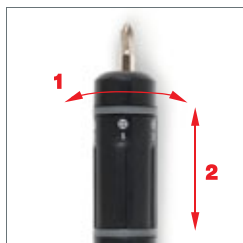

LED light

- 1 Tool selection
- 2 ON/OFF position

32.060.10

32.060.80

- 01 Screwdriver
- 02 Bottle opener
- 03 Ruler
- 04 Butterfly screw wrench
- 05 Letter opener
- 06 Box opener
- 07 Direction recognition
- 08 Wrench
- 09 Peeler
- 10 Can opener