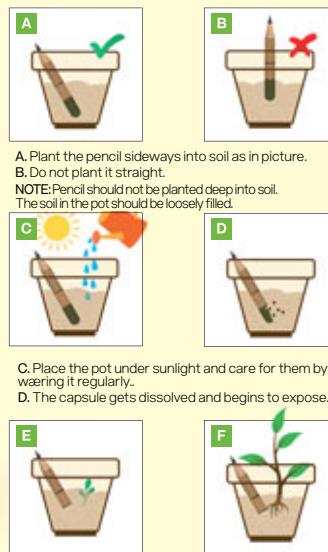

12.008.01 MINT
12.008.02 LUCKY GRASS
12.008.03 LAVANDER
12.008.04 BASIL
12.008.05 TOMATO

Use the pencil until it becomes short

A. Plant the pencil sideways into soil as in picture.
B. Do not plant it straight.
NOTE: Pencil should not be planted deep into soil. The soil in the pot should be loosely filled.
C. Place the pot under sunlight and care for them by watering it regularly.
D. The capsule gets dissolved and begins to expose.
E. After 5-7 days, the seeds begin to germinate and form a sprout.
F. After 10-12 days, the sprout grows into a plant.