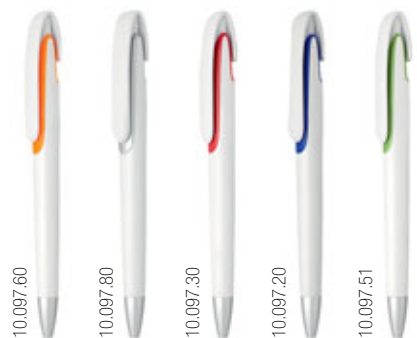

10.105.31

10.105.60

10.105.30

PELIKO 10.105
PLASTIC BALL PEN

Ink color: blue Size: Ø 1.3 x 14.7 cm Packing: 1000/50
Print info: 3.5 x 0.6 cm Recommended print type: pad printing

10.097.60

10.097.80

10.097.30