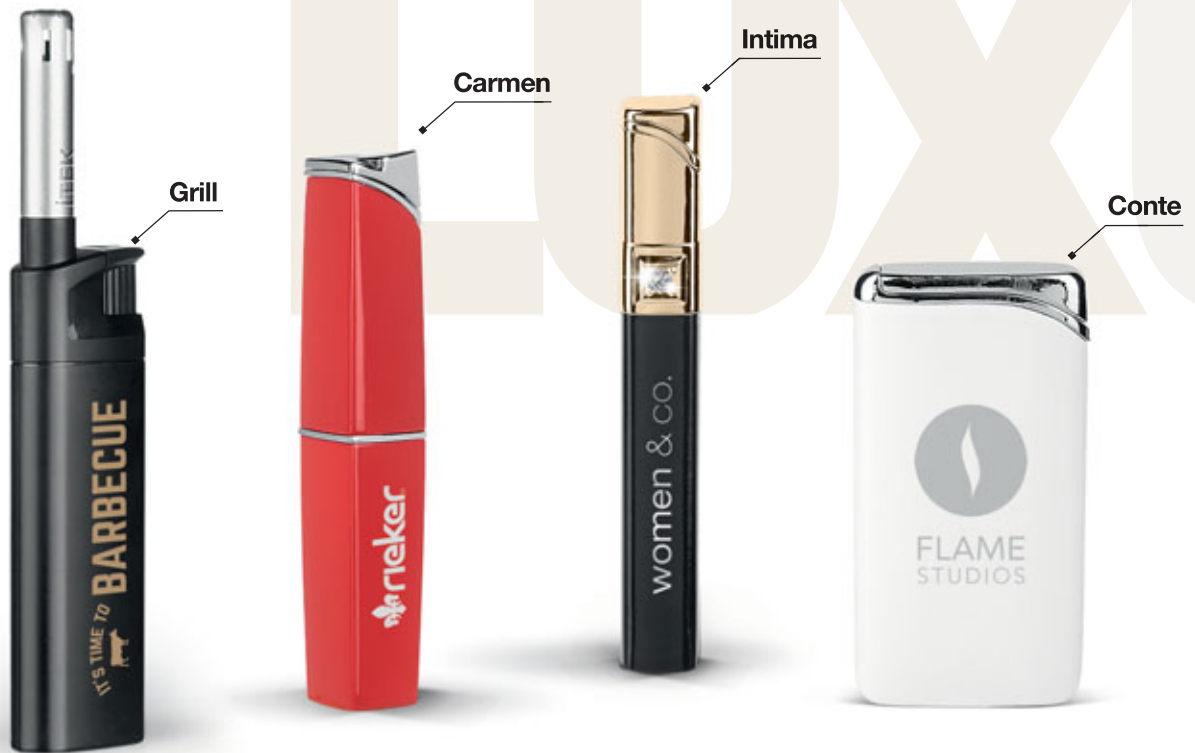

LIGHTERS

22.045.90 22.045.10

ARC 22.043.86
 METAL USB LIGHTER IN A GIFT BOX
 Size: 7.3 x 2.7 x 1.1 cm Packing: 100/10/1
 Print info: 4 x 1 cm
 Recommended print type: laser engraving

FLARE 22.045
 METAL LIGHTER IN A GIFT BOX
 Size: 6.2 x 3.3 x 1 cm Packing: 200/10/1
 Print info: 4 x 1 cm
 Recommended print type: laser engraving