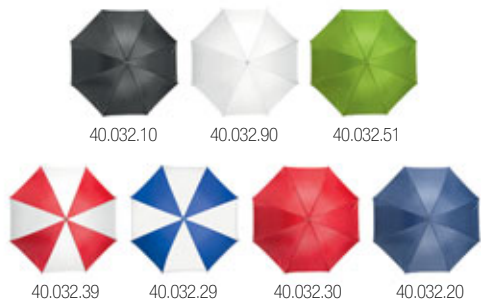

40.032.10 40.032.90 40.032.51

40.032.39 40.032.29 40.032.30 40.032.20

SUPERSTAR 40.032

UMBRELLA WITH AUTOMATIC OPENING

Umbrella with 8 panels, metal shaft (Ø 8 mm), wooden handle, metal top and tips
Material: polyester Size: Ø 103 x 83 cm Packing: 40/1 Print info: 20 x 8 cm
Recommended print type: screen printing, transfer printing