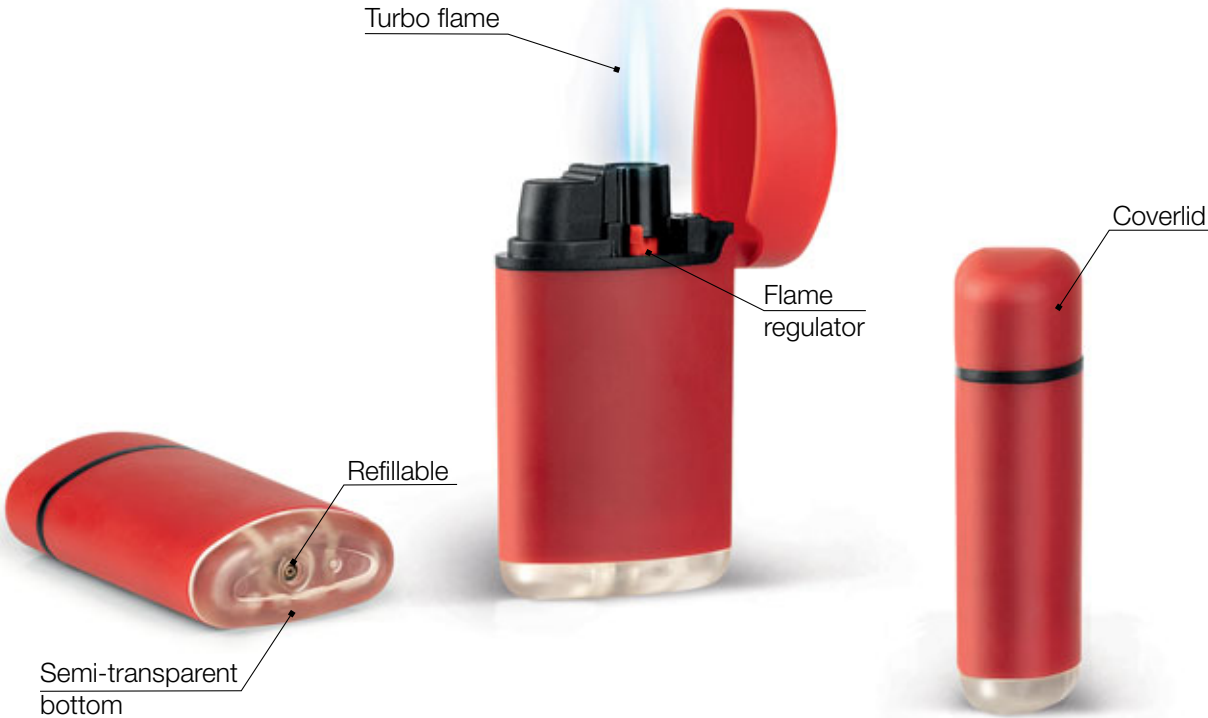

New
Soft touch

ISO 9994

LIGHTERS