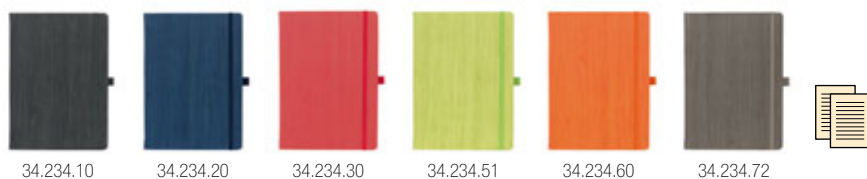

PINO MAXI 34.234

B5 NOTEBOOK

B5 notebook with rounded edges, elastic band and pen holder
Book block: printed on ivory offset paper 80 g/m², 192 lined pages Cover material: thermo sensitive PU
Size: 17.4 x 24.4 cm Packing: 20 Recommended print type: hot stamping, digital printing