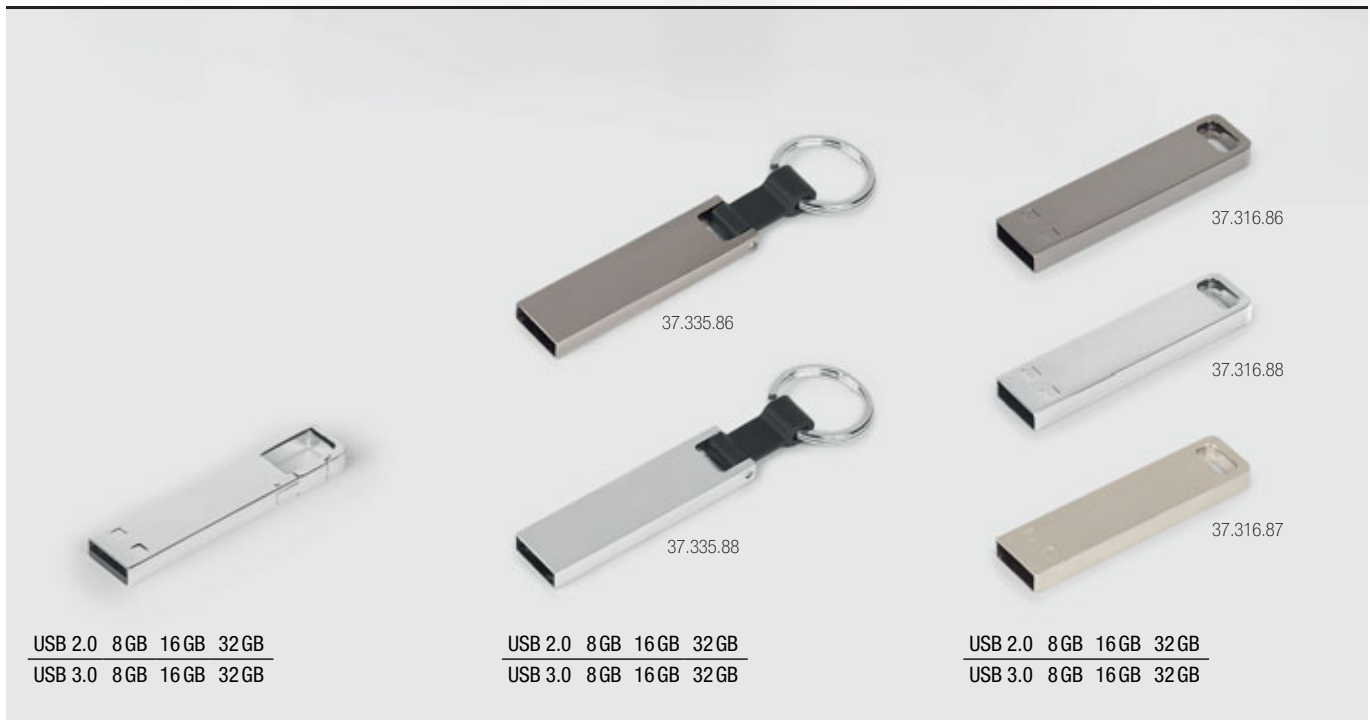

USB 2.0 8 GB 16 GB 32 GB
USB 3.0 8 GB 16 GB 32 GB

USB 2.0 8 GB 16 GB 32 GB
USB 3.0 8 GB 16 GB 32 GB

USB 2.0 8 GB 16 GB 32 GB
USB 3.0 8 GB 16 GB 32 GB

SECAM 37.509.88
USB FLASH MEMORY
USB flash memory, metal case
Size: 5,6 x 1,2 x 0,5 cm
Print info: 2 x 0,6 cm
Recommended print type: laser engraving

MATICS 37.335
USB FLASH MEMORY
USB flash memory, metal case
Size: 1,2 x 7,7 x 0,4 cm
Print info: 2,5 x 0,7 cm
Recommended print type: laser engraving

DEOCOM 37.316
USB FLASH MEMORY
USB flash memory, metal case
Size: 1,1 x 5 x 0,4 cm
Print info: 2,5 x 0,7 cm
Recommended print type: laser engraving