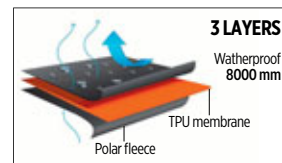

FEEDBACK MEN 57.019
SOFTSHELL VEST

Vest, high collar, two front zipped pockets, chest zipped pocket
Sizes: S, M, L, XL, XXL, 3XL Composition: 1. Outshell - 96% polyester, 4% elastane 2. TPU membrane - 8000 mm waterproof, 1000 g/m²/24h breathability 3. Lining polar - 100% polyester
Women's version: FEEDBACK WOMEN 57.020
Recommended print type: transfer printing, embroidery

	S	M	L	XL	XXL	3XL
A/B	53,5/70	56,5/72,5	59,5/74,5	62,5/77	65,5/79	68,5/81,5

FEEDBACK WOMEN 57.020
WOMEN'S SOFTSHELL VEST

Women's vest, adjusted fit, high collar, two front zipped pockets, chest zipped pocket
Sizes: S, M, L, XL, XXL Composition: 1. Outshell - 96% polyester, 4% elastane 2. TPU membrane - 8000 mm waterproof, 1000 g/m²/24h breathability 3. Lining polar - 100% polyester
Men's version: FEEDBACK MEN 57.019
Recommended print type: transfer printing, embroidery

	S	M	L	XL	XXL
A/B	46/63	49/65	52/67	55/69	58/71

NERO 57.021
SOFTSHELL JACKET

Jacket, high collar, two front zipped pockets
Sizes: S, M, L, XL, XXL, 3XL Composition: outshell - 96% polyester, 4% elastane; lining polar - 100% polyester Women's version: NERA 57.022
Recommended print type: transfer printing, embroidery

	S	M	L	XL	XXL	3XL
A/B	54/69	57/71	60/73	62/75	65/77	68/79

NERA 57.022
WOMEN'S SOFTSHELL JACKET

Women's jacket, adjusted fit, high collar, two front zipped pockets
Sizes: S, M, L, XL, XXL Composition: outshell - 96% polyester, 4% elastane; lining polar - 100% polyester Men's version: NERO 57.021
Recommended print type: transfer printing, embroidery

	S	M	L	XL	XXL
A/B	47/62	50/64	53/66	56/68	59/70