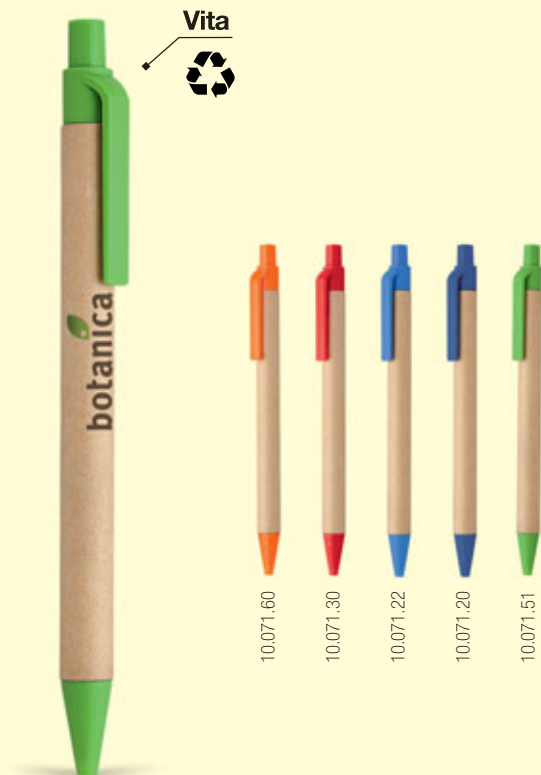

- 10:071.60
- 10:071.30
- 10:071.22
- 10:071.20
- 10:071.51

VITA 10.071
BIODEGRADABLE BALL PEN
Ink color: blue Size: Ø 1 x 13.9 cm Packing: 1000/50
Print info: 4.5 x 0.6 cm Recommended print type: pad printing