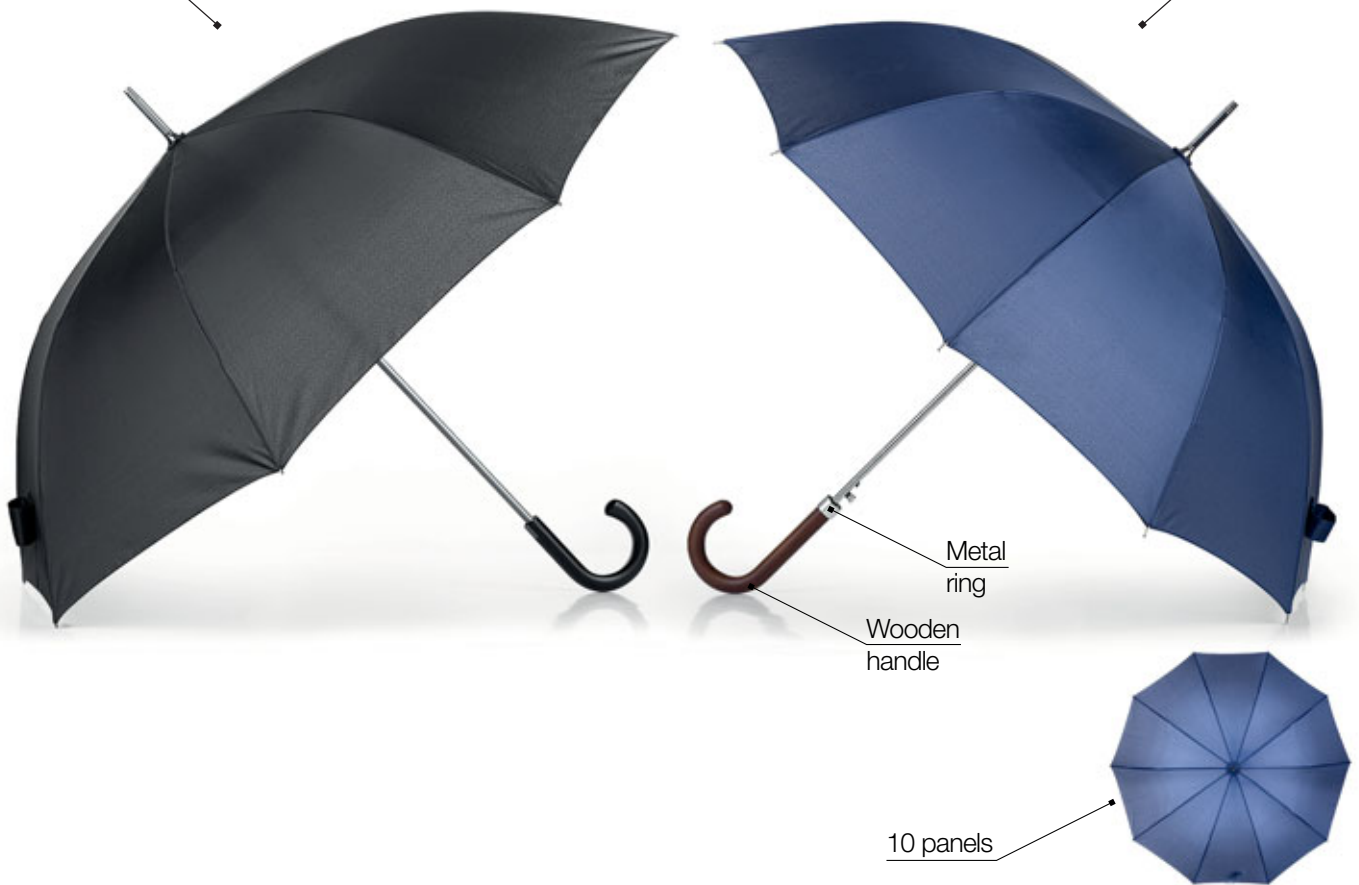

New
Carera

New
Bond

40.049.30

40.049.10

40.049.12

40.050.20

40.050.10

CARERA 40.049

UMBRELLA WITH AUTOMATIC OPENING

Umbrella with 8 panels, matt plastic handle, aluminum dark gray shaft (Ø 12 mm) and top, metal tips, fiberglass frame Material: pongee Size: Ø 118 x 96 cm Packing: 20/10/1 Print info: 23 x 9 cm Recommended print type: screen printing, transfer printing

BOND 40.050

UMBRELLA WITH AUTOMATIC OPENING

Umbrella with 10 panels, wooden handle with metal ring, chrome plated metal top and shaft (Ø 10 mm), opening mechanism partly nickel plated metal, partly fiberglass, metal tips Material: pongee Size: Ø 100 x 89 cm Packing: 20/10/1 Print info: 16 x 7 cm Recommended print type: screen printing, transfer printing