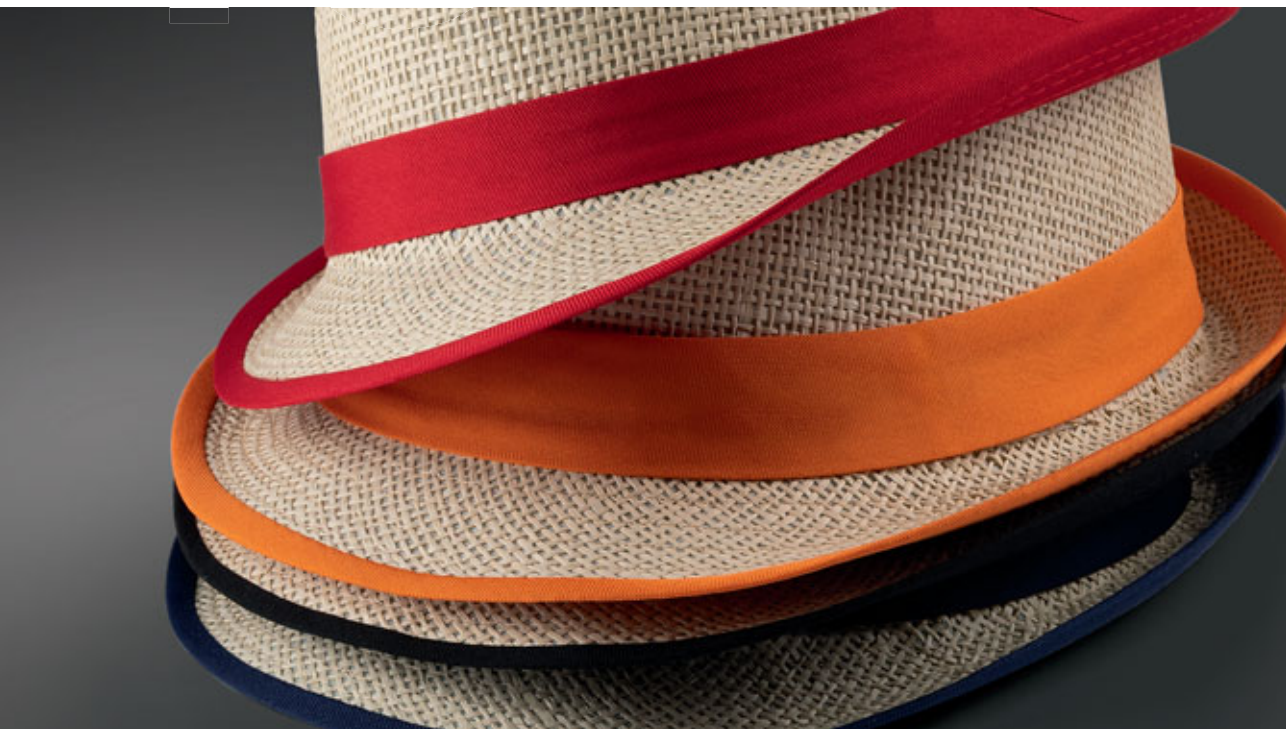

13 Caps

- # Caps
- # Hats
- # Gloves
- # Scarves

HARRY 53.019
HAT

Hat without band
Material: polyester Size: 58 cm Packing: 100/50/1

HEMINGWAY 53.017.71
STRAW HAT

Straw hat without band
Size: 58 cm Packing: 50/1