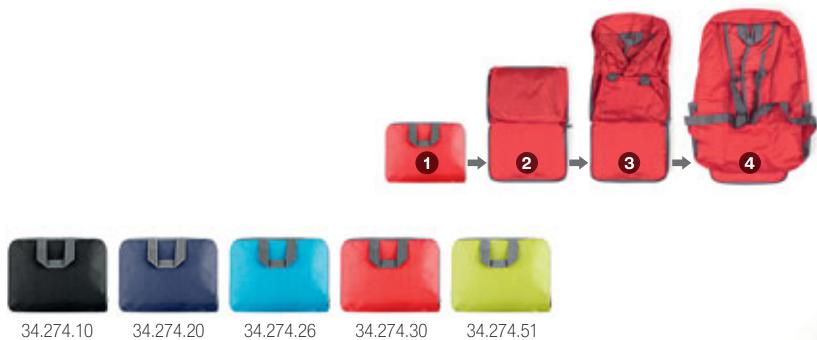

34.254.10

34.254.20

34.254.30

34.254.60

NEW AGE 34.254
ONE SHOULDER BACKPACK

Backpack with one main compartment and pocket with zipper on the front
Material: polyester Size: 34 x 45 x 15 cm Packing: 40/1
Print info: 10 x 3 cm Recommended print type: screen printing, transfer printing