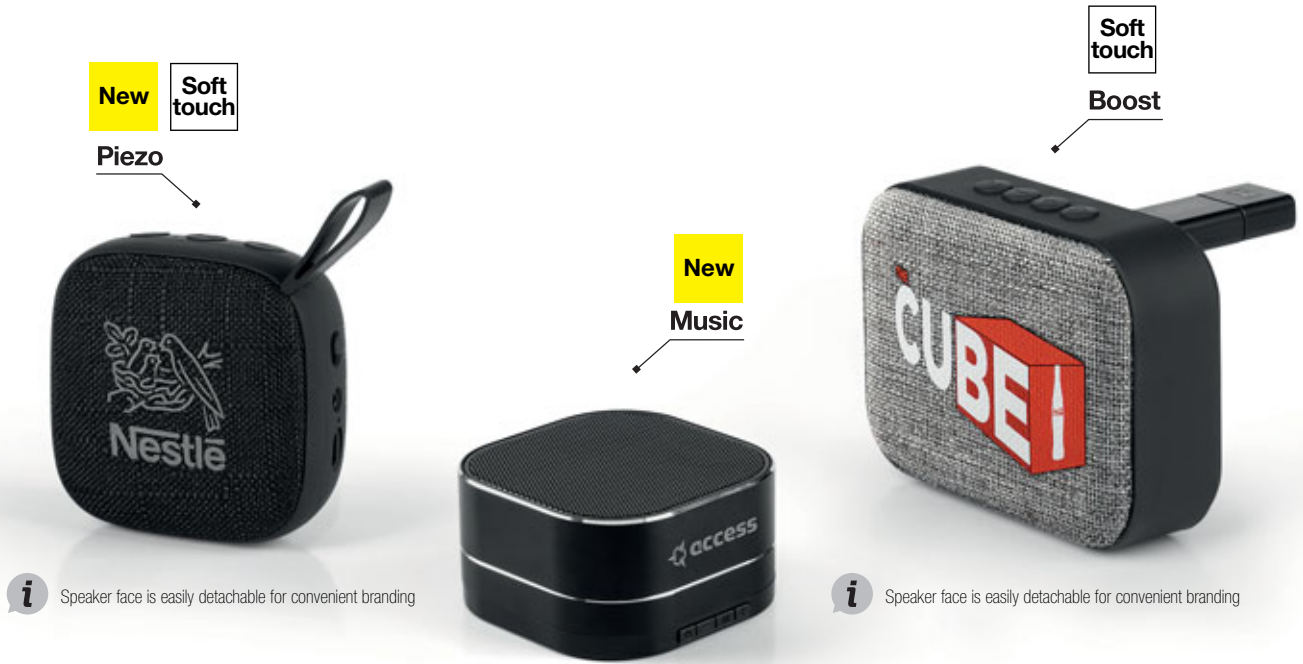

37.774.90

37.774.20

37.774.30

AIR 37.776.10

BLUETOOTH SPEAKER

Plastic bluetooth speaker 3W with rechargeable battery 300 mAh and LED panel
 Size: 9 x 6.5 x 5.5 cm Packing: 50/25/1
 Print info: 4.2 x 2.6 cm
 Recommended print type: laser engraving

PIEZO 37.778
BLUETOOTH SPEAKER
 Plastic bluetooth speaker 3W with rechargeable battery 300 mAh
 Size: 7 x 7 x 3.5 cm Packing: 50/25/1
 Print info: 3 x 3 cm
 Recommended print type: transfer printing

MUSIC 37.779
BLUETOOTH SPEAKER
 Metal bluetooth speaker 3W with rechargeable battery 300 mAh
 Size: 7.5 x 7.5 x 4 cm Packing: 50/25/1
 Print info: 2.8 x 1.4 cm
 Recommended print type: laser engraving