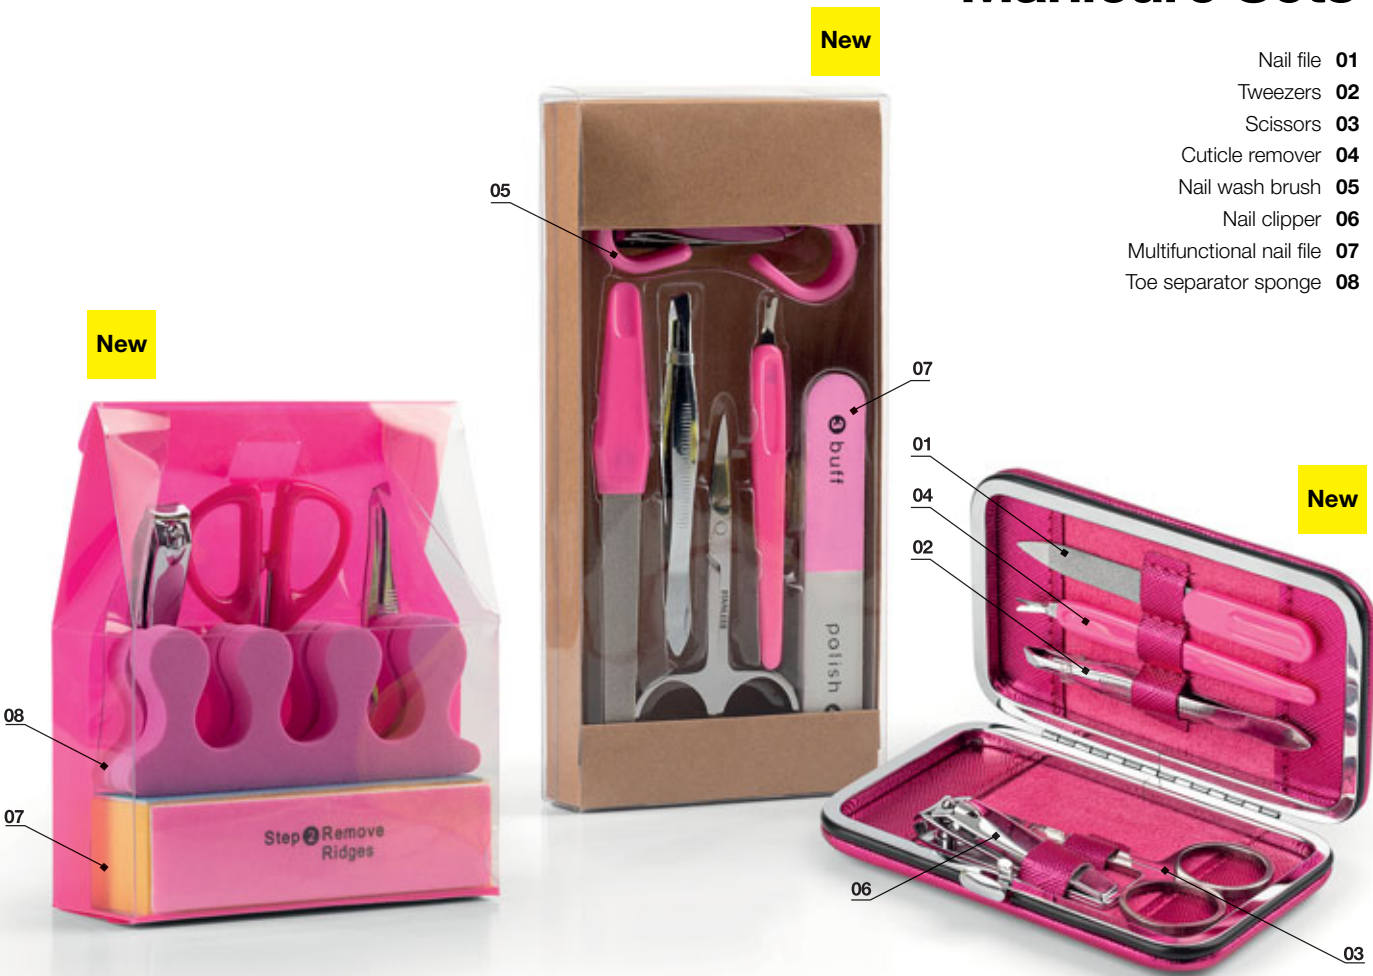

Daisy

Sarah

Queen

DAISY 32.177.32
MANICURE SET

Manicure set with nail clipper, scissors, tweezers, toe separator and multifunctional nail file
Size: 12 x 10 cm Packing: 180/30/1
Recommended print type: sticker