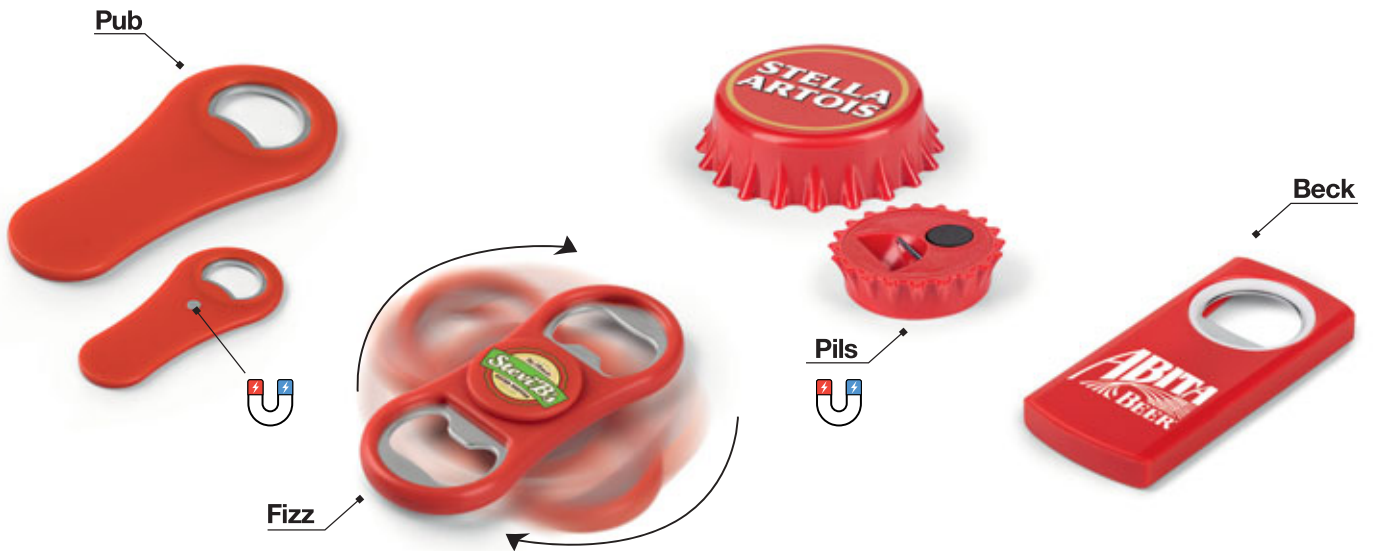

PUB 41.055
 PLASTIC BOTTLE OPENER WITH
 MAGNET
 Size: 10.5 x 5 x 0.4 cm Packing: 500/50 Print
 info: 5 x 1.5 cm Recommended print type: screen
 printing, pad printing, digital printing

FIZZ 41.056
 PLASTIC BOTTLE OPENER - SPINNER
 Size: 8.5 x 3.6 x 1.2 cm Packing: 500/50/1 Print
 info: Ø 2.3 cm Recommended print type: screen
 printing, pad printing, digital printing