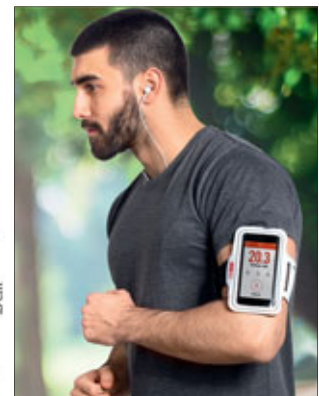

37.345.90

37.345.10

TRACE 37.345
PHONE ARM BAND

Phone arm band for mobile phones
Material: PU and neoprene Size: 50 x 15 cm Packing: 200/50/1
Print info: 4 x 2 cm
Recommended print type: pad printing, screen printing