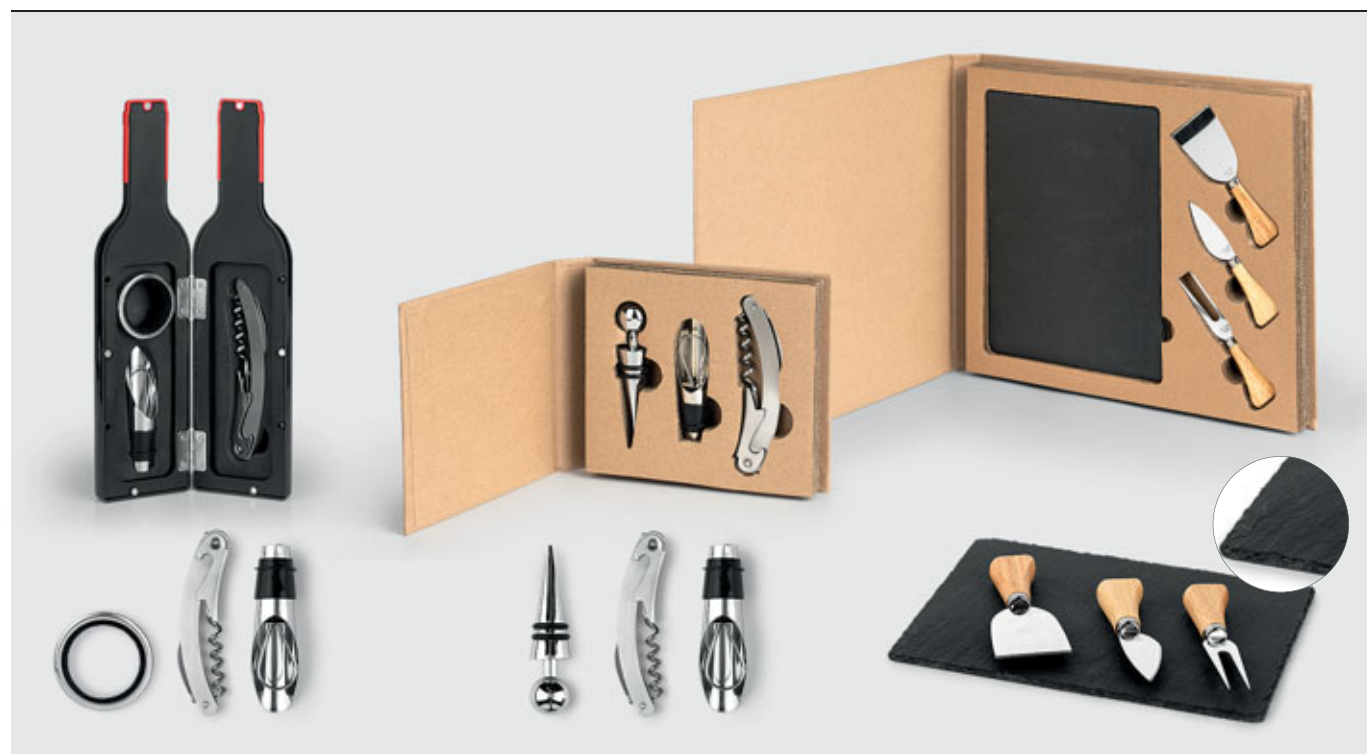

Vinum

HOME SETS

CABERNET 41.074.10

WINE SET, 3/1
 Wine set, bottle shaped 3/1 - bottle opener, the pourer and collar
 Size: 23.5 x 6 cm Packing: 30/1 Print info: 6 x 8 cm
 Recommended print type: sticker