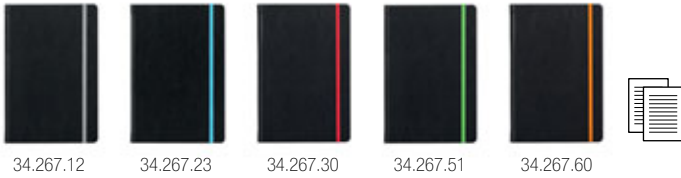

Jeans

New

Monaco

i The result of laser engraving is matching color with elastic band

DALI 34.267
A5 NOTEBOOK

A5 notebook with rounded edges and elastic band
Book block: printed on white offset paper 80 g/m², 192 lined pages Cover material: thermo sensitive PU Size: 14.4 x 21.4 cm Packing: 20
Recommended print type: laser engraving (color of engraved logo matches elastic band color), screen printing, hot stamping, digital printing