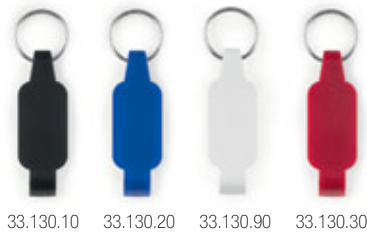

BARISTA 33.054
ALUMINUM KEY HOLDER
Key holder, bottle opener
Size: 5.5 x 0.9 x 1.1 cm Packing: 1000/50
Print info: 3 x 0.6 cm Recommended print type: laser engraving

33.130.10 33.130.20 33.130.90 33.130.30