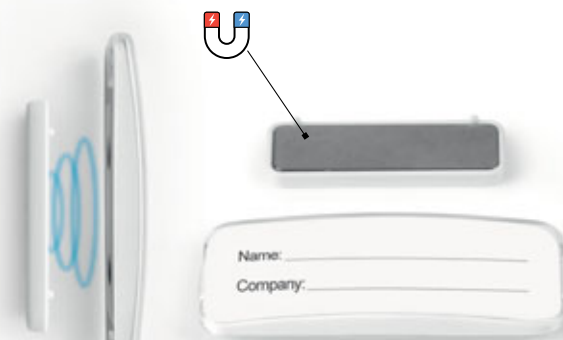

35.128.10

35.128.30

35.128.20

IDENTICO 35.128

ID CARD HOLDER WITH LANYARD
 Size: 9.5 x 7.7 cm Packing: 1000/50
 Print info: 8.5 x 5.5 cm Recommended print type: digital printing

IDENT 35.136.91

ID CARD HOLDER WITH MAGNET
 Size: 7.1 x 2.5 x 1 cm Packing: 500/50/1
 Print info: 6.8 x 2.2 cm Recommended print type: digital printing