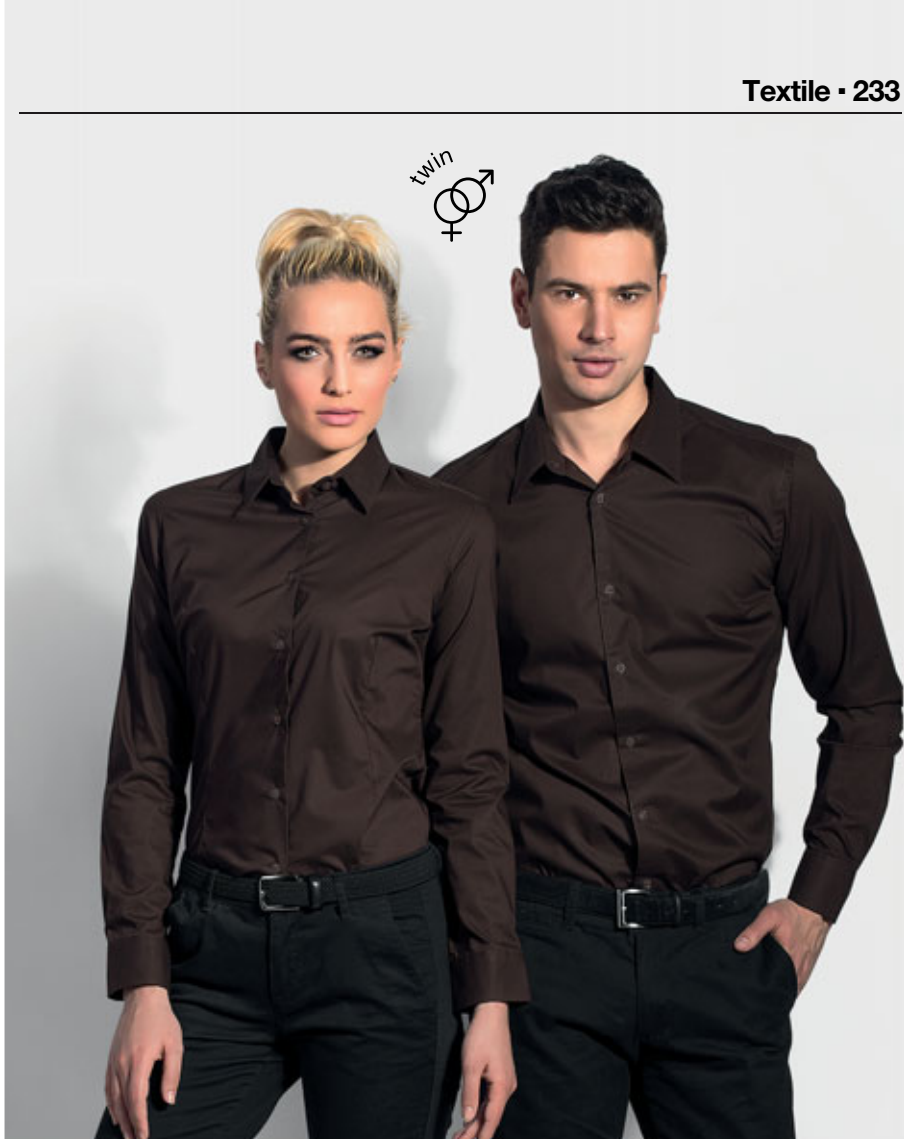

20/1

	S/36	M/38	L/40	XL/42	XXL/44
A/B	46/70	48,5/71	51/72	54/73,5	57,5/74,5

BRUNO MOSCHINI COLLEZIONE

LUXURIOUS NECKTIE SET

Six neckties in a gift box, all neckties of the same color have different patterns
 Necktie dimension: 160 x 7.5 cm
 Composition: 100% microfiber