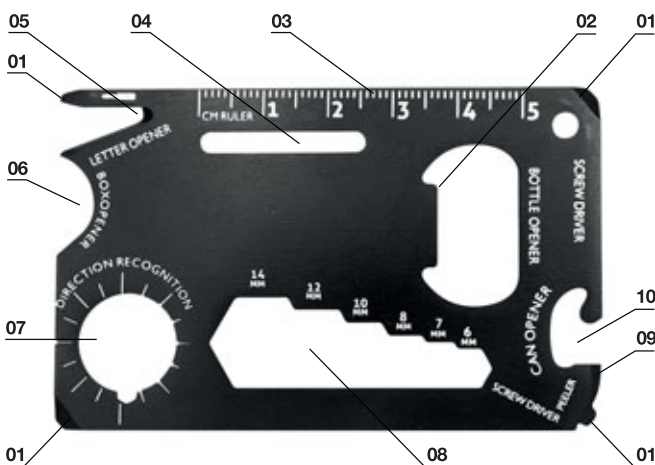

MULTI 32.060

MULTIFUNCTIONAL TOOL WITH 10 FUNCTIONS

Size: 8.5 x 5.5 x 0.3 cm Packing: 200/100/1
Print info: 3.5 x 1 cm
Recommended print type: laser engraving, screen printing