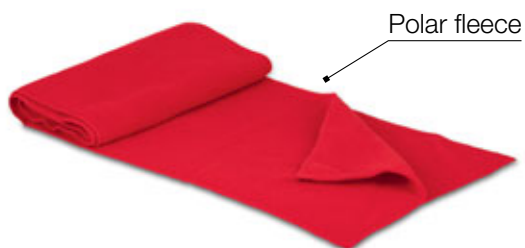

ALASKA 53.006

POLAR FLEECE WINTER SCARF

Material: polyester Size: one size fits all, 140 x 20 cm Packing: 100/10/1
Recommended print type: embroidery

SKI 53.013

POLAR FLEECE HEADBAND

Material: polyester Size: one size fits all Packing: 200/10/1
Recommended print type: embroidery