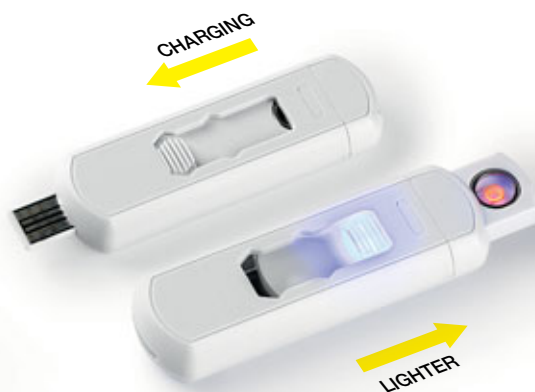

New
Soft touch

ISO 9994

LIGHTERS

NOBI SOFT 20.059
ELECTRONIC PLASTIC LIGHTER
 Size: 6.6 x 3.9 x 1.9 cm Packing: 500/10 Print info: 2 x 2.5 cm
 Recommended print type: digital printing

New

USB rechargeable lighter