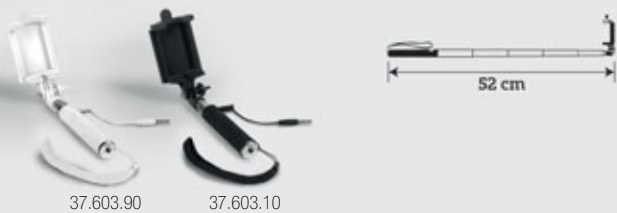

37.603.90 37.603.10

SELFIE MINI 37.603

SELFIE STICK

Size: 4.8 x 14.5 cm Packing: 100/50/1
Print info: 4.5 x 3.5 cm
Recommended print type: screen printing, pad printing, digital printing