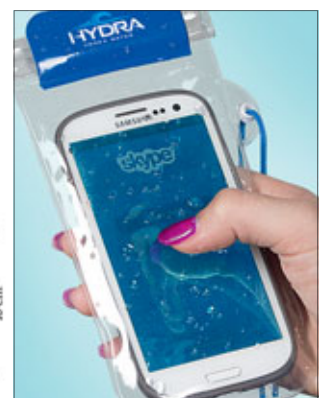

37.130.30

37.130.60

37.130.51

37.130.20

37.130.90

37.130.10

SCUBA 37.130
PHONE POUCH

Phone pouch, water resistant
Size: 23 x 9.5 cm Packing: 500/50
Print info: 5 x 2 cm
Recommended print type: screen printing