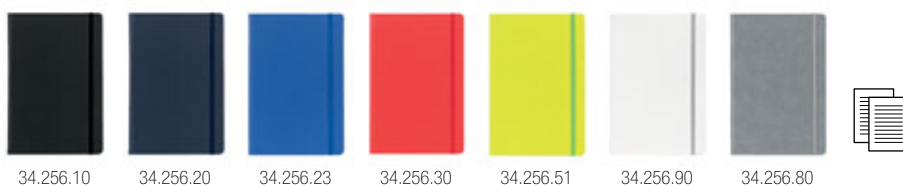

34.256.10

34.256.20

34.256.23

34.256.30

34.256.51

34.256.90

34.256.80

MALPENSA 34.256

A5 NOTEBOOK

A5 notebook with rounded edges and elastic band

Book block: printed on white offset paper 80 g/m², 192 lined pages Cover material: thermo sensitive PU

Size: 14.4 x 21.4 cm Packing: 20 Recommended print type: hot stamping, screen printing, foil stamping, laser engraving, digital printing