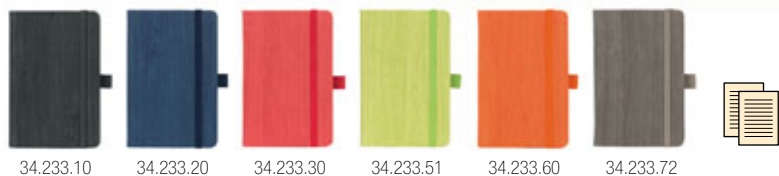

Pino Collection

PINO MINI 34.233

A6 NOTEBOOK

A6 notebook with rounded edges, elastic band and pen holder
Book block: printed on ivory offset paper 80 g/m², 192 lined pages Cover material: thermo sensitive PU
Size: 9.4 x 14.4 cm Packing: 50/10 Recommended print type: hot stamping, digital printing