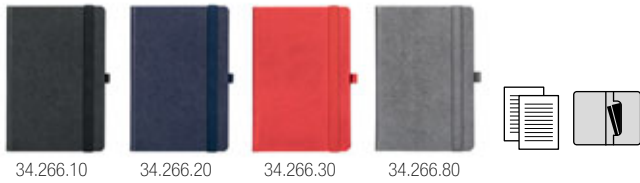

34.266.10 34.266.20 34.266.30 34.266.80