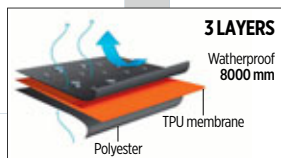

NORD 57.036.10

JACKET WITH DETACHABLE HOOD

Jacket, padded, high collar, elasticated adjustable drawstrings with stoppers in the hood, contrasting zipper tape and lining, two front zipped pockets, elasticated trimming around sleeves, hood and bottom
Sizes: S, M, L, XL, XXL, 3XL Composition: 1.Outshell - 100% polyester 2. TPU membrane - 3000 mm waterproof, 1000 g/m²/24h breathability 3.Lining - 100% polyester
Recommended print type: transfer printing, embroidery

10/1

	S	M	L	XL	XXL	3XL
A/B	56/69,5	58/71	60/72,5	62/74	64/75,5	66/77