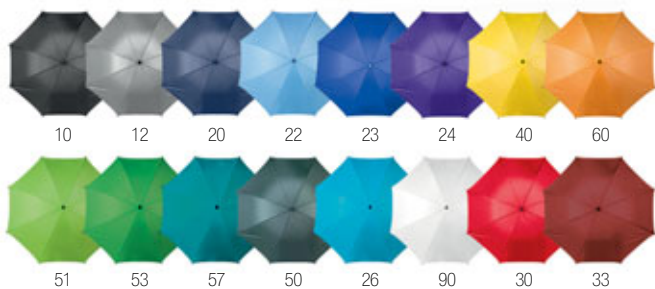

10 12 20 22 23 24 40 60
51 53 57 50 26 90 30 33

CLASSIC 40.005

UMBRELLA WITH AUTOMATIC OPENING

Umbrella with 8 panels, curved wooden handle, wooden shaft (Ø 14 mm), top and tips
Material: polyester Size: Ø 103 x 89.5 cm Packing: 25 Print info: 20 x 8 cm
Recommended print type: screen printing, transfer printing