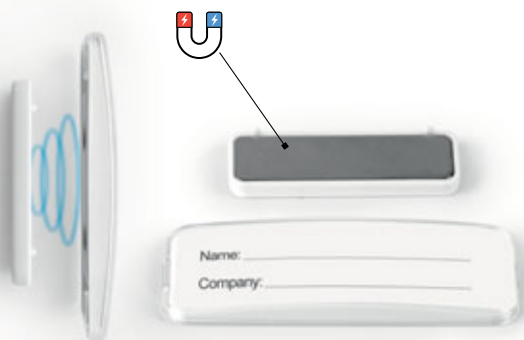

35.128.10

35.128.30

35.128.20

IDENTICO 35.128

ID CARD HOLDER WITH LANYARD
 Size: 9.5 x 7.7 cm Packing: 1000/50
 Print info: 8.5 x 5.5 cm Recommended print type: digital printing

IDENT 35.136.91

ID CARD HOLDER WITH MAGNET
 Size: 7.1 x 2.5 x 1 cm Packing: 500/50/1
 Print info: 6.8 x 2.2 cm Recommended print type: digital printing