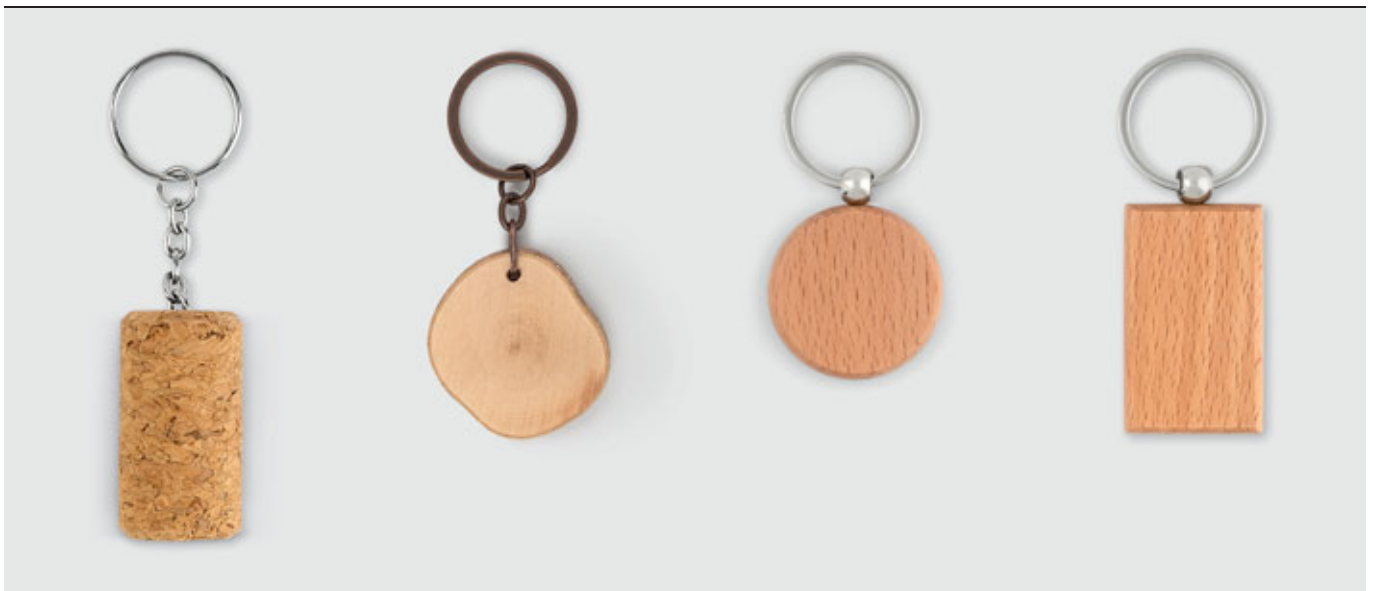

34.246.91

34.246.90

07

Key holders

- # Key holders
- # Lanyards
- # Card holders

KEY HOLDERS

GRAPPA 33.164.71
 CORK KEY HOLDER
 Size: Ø 2.2 x 4.2 cm Packing: 1000/50
 Print info: 3 x 1.3 cm
 Recommended print type: laser engraving

BRANCH 33.159.71
 WOODEN KEY HOLDER
 Size: Ø 4 x 0.5 cm Packing: 1000/100
 Print info: Ø 2 cm
 Recommended print type: laser engraving

WOODY 33.145.71
 WOODEN KEY HOLDER
 Size: Ø 4 x 0.8 cm Packing: 500/50
 Print info: Ø 3 cm
 Recommended print type: laser engraving