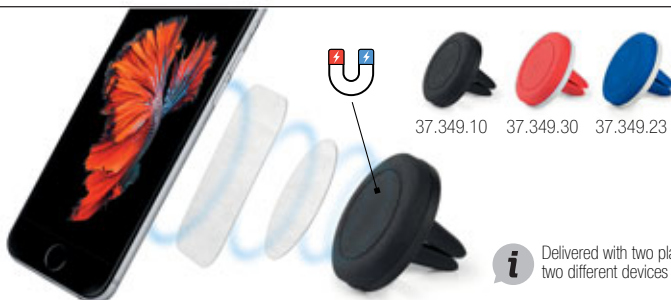

LIMO 37.610.10

MAGNETIC AIR VENT PHONE HOLDER

Magnetic air vent phone holder for car Size: 4.6 x 2.8 x 3.1 cm
Packing: 100/50/1 Print info: 3 x 3 cm
Recommended print type: laser engraving

DISC 37.348.10

MAGNETIC AIR VENT PHONE HOLDER

Magnetic phone holder for car, attaches with tape to dashboard Size: 3.7 x 4.5 cm
Packing: 100/10/1 Print info: Ø 2 cm
Recommended print type: laser engraving, pad printing