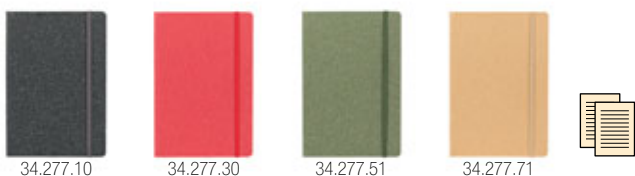

34.277.10

34.277.30

34.277.51

34.277.71

ECO 34.277

A5 NOTEBOOK

A5 notebook with rounded edges and elastic band

Book block: printed on ivory offset paper 80 g/m², 192 lined pages Cover material: paper

Size: 14.4 x 21.4 cm Packing: 20 Recommended print type: hot stamping, screen printing, foil stamping, digital printing