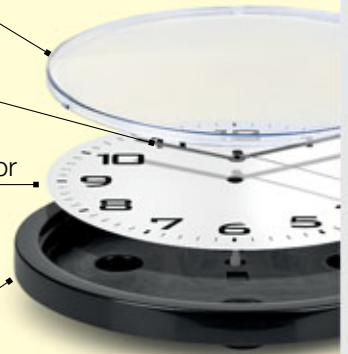

New

Acrylic glass

Two hand sets
in 2 colors

Make **your own design** or
use **available dial insert**

Plastic frame

TIME 31.036
WALL CLOCK

Wall clock, requires one AA battery, battery not included
Size: Ø 24.5 x 4 cm Packing: 10/1
Print info: Ø 21.3 cm (digital printing), 7 x 3 cm (screen printing)
Recommended print type: screen printing, digital printing