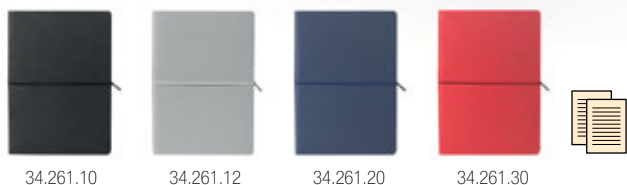

Capri

34.261.10

34.261.12

34.261.20

34.261.30

TESORO 34.261

A5 NOTEBOOK

A5 notebook with rounded edges, flexible covers and elastic band

Book block: printed on ivory offset paper 80 g/m², 192 lined pages Cover material: thermo sensitive PU

Size: 15.3 x 21.3 cm Packing: 20/5 Recommended print type: hot stamping, screen printing, foil stamping, laser engraving, digital printing