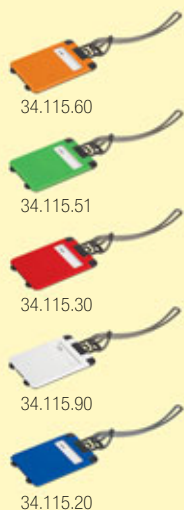

TRAVELER 34.115
TRAVEL BAG ID CARD TAG
Size: 9 x 5.4 x 0.4 cm Packing: 500/50
Print info: 3 x 3 cm
Recommended print type: screen printing, pad printing

34.115.60

34.115.51

34.115.30

34.115.90

34.115.20