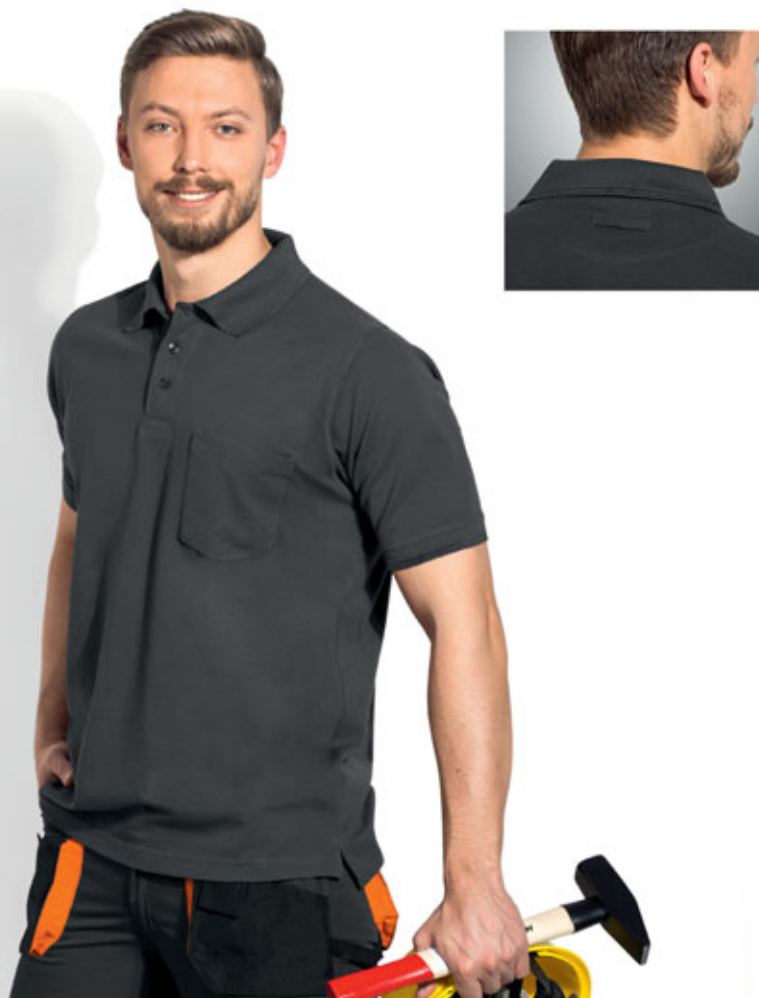

CARBON 50.035
WORKWEAR POLO SHIRT

Polo shirt with cuffs, 210 g/m², side seam, reinforcement waves on collar and cuffs, three tone-to-tone buttons, spare button, shoulder-to-shoulder tape, half-moon yoke for extra strength, hanging loop at the back of the neck, chest pocket, reinforcement double stitches at shoulder line, armholes and hem for extra strength, longer back panel, reinforced side vents (herringbone tape and bartack) for additional comfort
Sizes: S, M, L, XL, XXL, 3XL Composition: 60% cotton, 40% polyester
Recommended print type: screen printing, transfer printing, embroidery

50/5/1

	S	M	L	XL	XXL	3XL
A/B	51/71	54/73	57/75	60/77	63/79	66/81

10 11 15 20 30 90

NEON MEN 50.026
FLUORESCENT T-SHIRT

T-shirt, 150 g/m², side seam, double stitching at sleeves and bottom, reinforcement shoulder-to-shoulder tape, brandless size label at neckline
Sizes: S, M, L, XL, XXL, 3XL Composition: 65% polyester, 35% cotton
Women's version: NEON LADY 50.027
Recommended print type: screen printing, transfer printing, sublimation

50/10/1

	S	M	L	XL	XXL	3XL
A/B	48/69	51/72	54/74	57/76	60/78	63/80

35 41 54