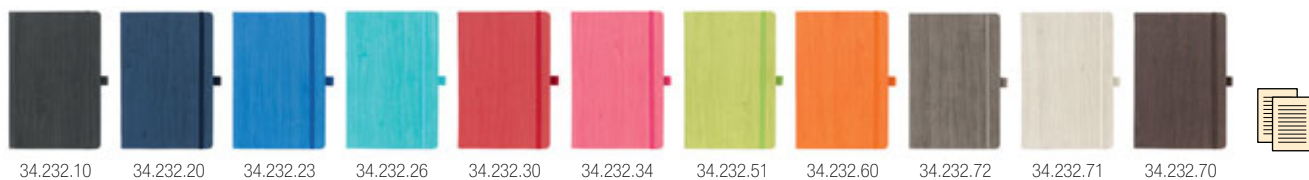

PINO 34.232

A5 NOTEBOOK

A5 notebook with rounded edges, elastic band and pen holder
Book block: printed on ivory offset paper 80 g/m², 192 lined pages Cover material: thermo sensitive PU
Size: 14.4 x 21.4 cm Packing: 20 Recommended print type: hot stamping, digital printing