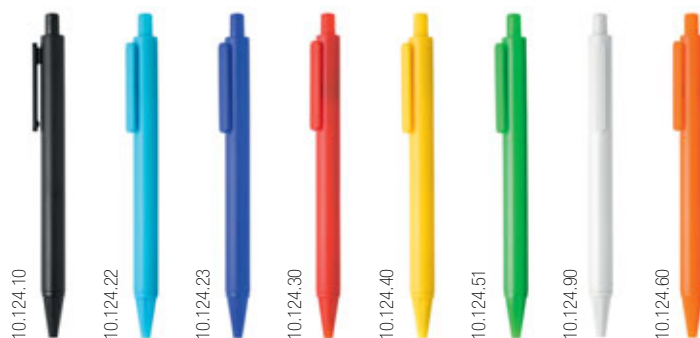

10.082.90

10.082.40

10.082.51

BOAT 10.124

PLASTIC BALL PEN

Ink color: blue Size: Ø 1 x 13.7 cm Packing: 1000/50
Print info: 4.5 x 0.6 cm Recommended print type: pad printing

10.124.10

10.124.22