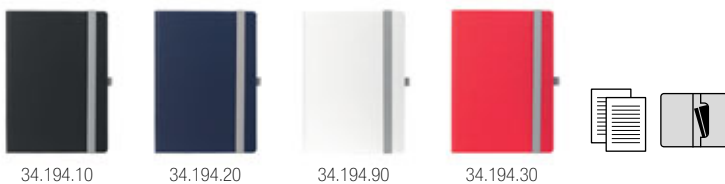

34.194.20

34.194.90

34.194.30

MONDO MAXI 34.194

B5 NOTEBOOK

B5 notebook with rounded edges, elastic band, pen holder and pocket on the inside cover

Book block: printed on white offset paper 80 g/m², 192 lined pages Cover material: thermo sensitive PU

Size: 17.4 x 24.4 cm Packing: 20/10 Recommended print type: hot stamping, screen printing, foil stamping, laser engraving, digital printing