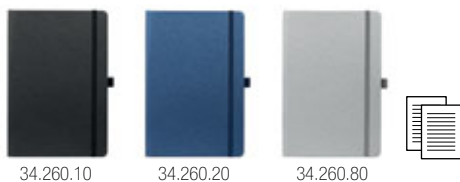

OSLO 34.280
A5 NOTEBOOK

A5 notebook with rounded edges, elastic band, pen holder and pocket on the inside cover
Book block: printed on white offset paper 80 g/m², 192 lined pages Cover material: thermo sensitive PU
Size: 14.4 x 21.4 cm Packing: 20 Recommended print type: hot stamping, screen printing, foil stamping, laser engraving, digital printing

34.260.10 34.260.20 34.260.80

VEGAS 34.260
A5 NOTEBOOK

A5 notebook with rounded edges, elastic band and pen holder
Book block: printed on white offset paper 80 g/m², 192 lined pages Cover material: vinyl
Size: 14.4 x 21.4 cm Packing: 20 Recommended print type: hot stamping, foil stamping, digital printing